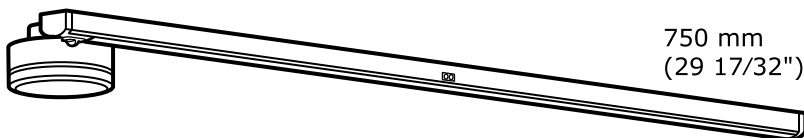

<http://ikea-club.com.ua>

STÖTTA

Design and Quality
IKEA of Sweden

350 mm
(13 25/32")

3x

550 mm
(21 21/32")

750 mm
(29 17/32")

5x