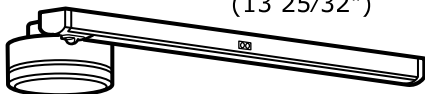

<http://ikea-club.com.ua>

STÖTTA

Design and Quality
IKEA of Sweden

350 mm
(13 25/32")

3x

550 mm
(21 21/32")

750 mm
(29 17/32")

5x