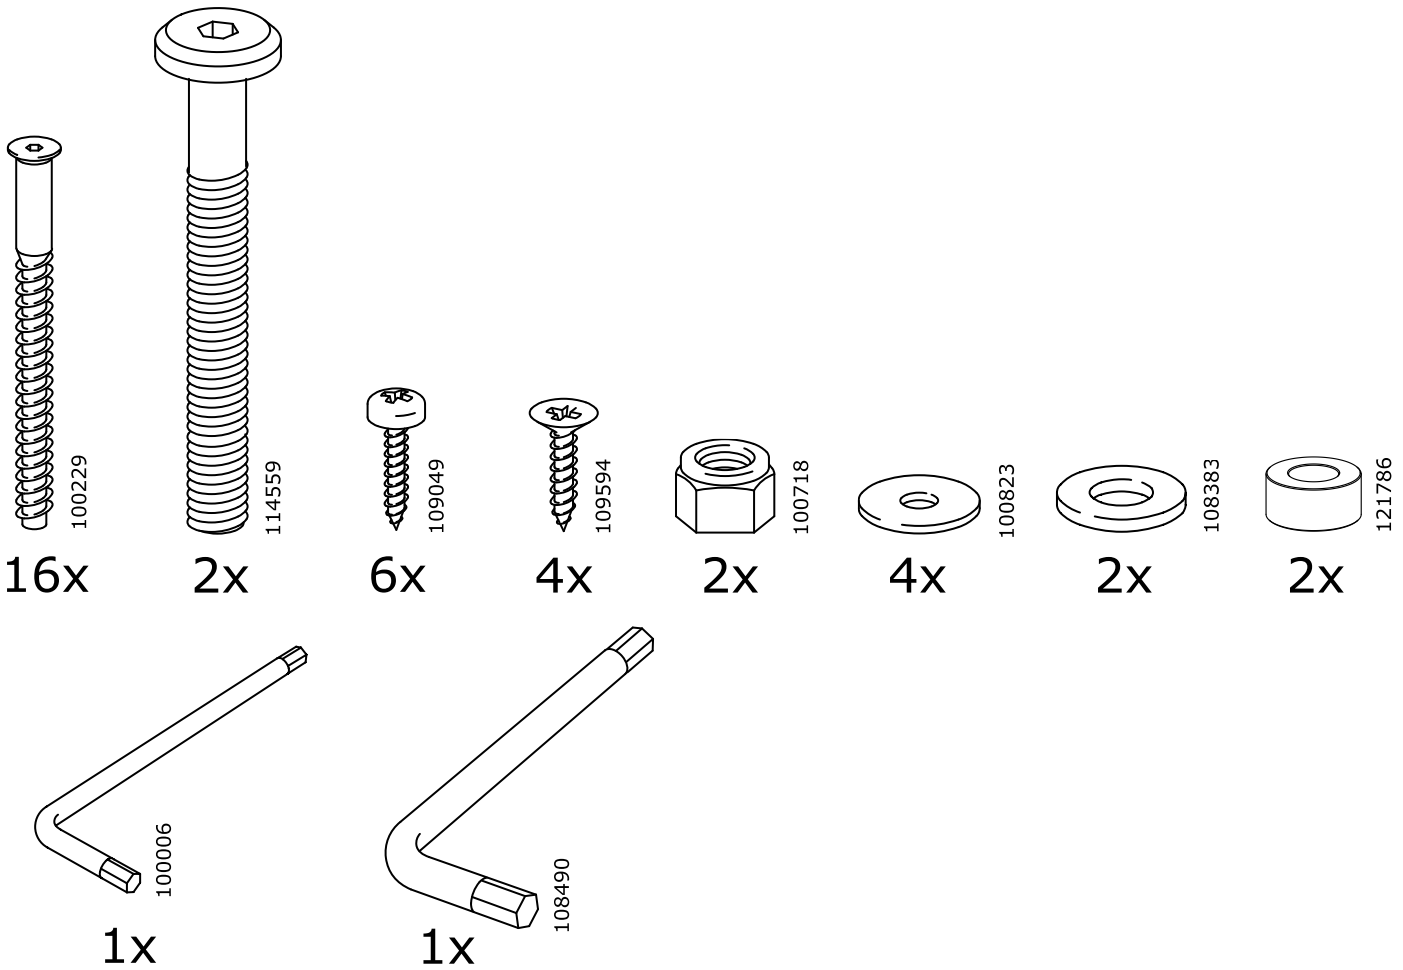

LÖNSET

Design and Quality
IKEA of Sweden

131188

2x

124138

1x

131190

2x

131189

2x

139221

2x

2x

2x

1

2

3

4

5

6

7

12

18x

13

14

15

16

20