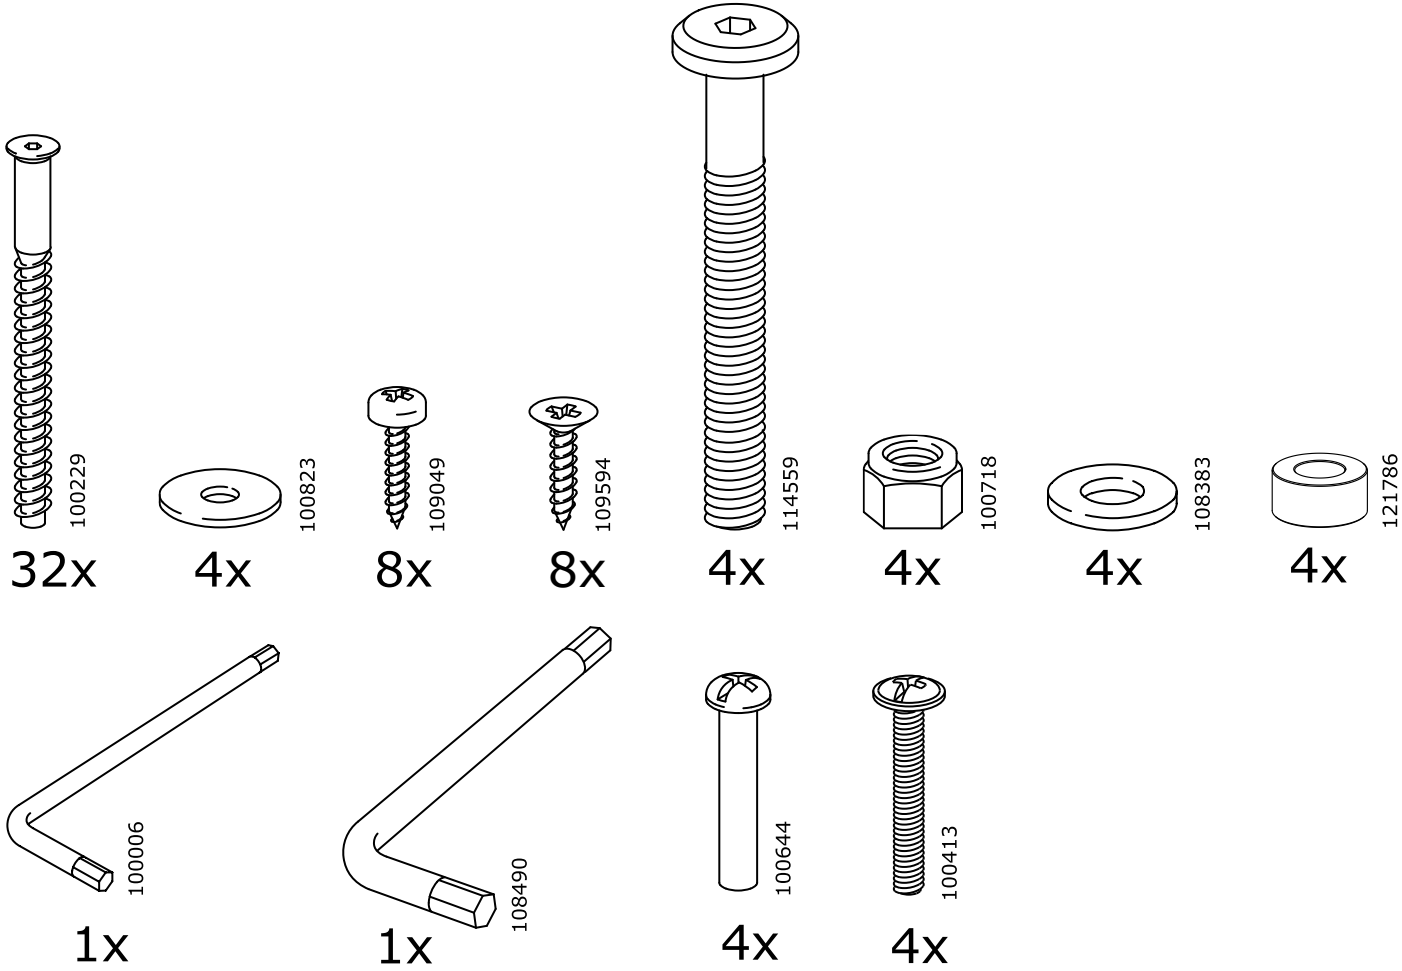

LÖNSET

Design and Quality
IKEA of Sweden

4x

4x

4x

2x

2x

12x

8x

24x

2x

12x

4x

2x

2x

2x

10

13

14

15

18

19

20

21

22

23